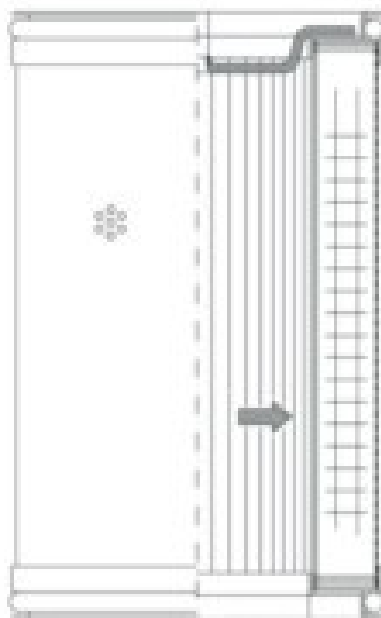

Buy Big, Save Big! - www.bigfilterstore.com - 866-673-0345

Technical Data for Big Filter #: BFS-F582

[Click to view stock, pricing and volume discount information](#)

Filter Type Details

Part Type: Hydraulic
Filter Type: Pressure Line
Media: Cellulose
Seal Material: Viton
Fluid Type: HH / HL / HM / HV
Flow Direction: Inside-Out

Dimensions (Inches)

Height: 7.48
O.D. Top: 3.96 **O.D. Bottom:** 3.96
I.D. Top: **I.D. Bottom:** 2.44
Weight (lbs): 1.4

Rating

Micron 1: 10 **Beta Ratio 1:** 2/10
Micron 2: **Beta Ratio 2:** **Capacity (gr):** 31.992
Flow Rate (GPM): **Burst Pressure (psi)**
Collapse Pressure (psi): 305
Filter area (sq in): 800

Misc. Information

Thread Type: Metric
Thread Size (in): M6
By-pass: No
Handle: No
Wrap: Yes

Contact Information

Big Filter Inc.
162 Kerr Dr.
Sault Ste. Marie, ON
P6A 5H9
Canada

Big Filter Inc.
605 Ridge St, #144
Sault Ste. Marie, MI
49783
USA