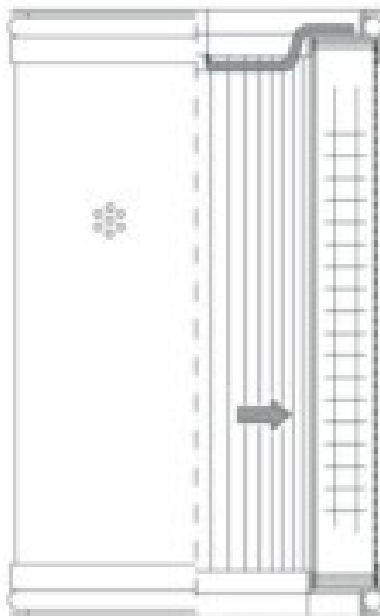

Buy Big, Save Big! - www.bigfilterstore.com - 866-673-0345

Technical Data for Big Filter #: BFS-F584

[Click to view stock, pricing and volume discount information](#)

Filter Type Details

Part Type: Hydraulic
Filter Type: Pressure Line
Media: Cellulose
Seal Material: Viton
Fluid Type: HH / HL / HM / HV
Flow Direction: Inside-Out

Dimensions (Inches)

Height: 7.48
O.D. Top: 3.96 **O.D. Bottom:** 3.96
I.D. Top: **I.D. Bottom:** 2.44
Weight (lbs): 1.4

Rating

Micron 1: 25 **Beta Ratio 1:** 2/25
Micron 2: **Beta Ratio 2:** **Capacity (gr):** 31.992
Flow Rate (GPM): **Burst Pressure (psi)**
Collapse Pressure (psi): 305
Filter area (sq in): 800

Misc. Information

Thread Type: Metric
Thread Size (in): M6
By-pass: No
Handle: No
Wrap: Yes

Contact Information

Big Filter Inc.
 162 Kerr Dr.
 Sault Ste. Marie, ON
 P6A 5H9
 Canada

Big Filter Inc.
 605 Ridge St, #144
 Sault Ste. Marie, MI
 49783
 USA