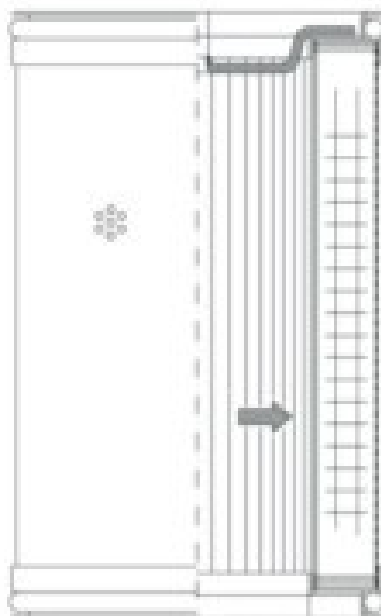

Buy Big, Save Big! - www.bigfilterstore.com - 866-673-0345

Technical Data for Big Filter #: BFS-F5BF

[Click to view stock, pricing and volume discount information](#)

Filter Type Details

Part Type: Hydraulic
Filter Type: Pressure Line
Media: Cellulose
Seal Material: Viton
Fluid Type: HH / HL / HM / HV
Flow Direction: Inside-Out

Dimensions (Inches)

Height: 20.07
O.D. Top: 3.96 **O.D. Bottom:** 3.96
I.D. Top: **I.D. Bottom:** 2.44
Weight (lbs): 2.8

Rating

Micron 1: 25
Micron 2:
Flow Rate (GPM):
Collapse Pressure (psi): 435
Filter area (sq in): 2288

Beta Ratio 1: 2/25
Beta Ratio 2:
Capacity (gr): 91.512
Burst Pressure (psi)

Misc. Information

Thread Type: Metric
Thread Size (in): M6
By-pass: No
Handle: No
Wrap: Yes

Contact Information

Big Filter Inc.
162 Kerr Dr.
Sault Ste. Marie, ON
P6A 5H9
Canada