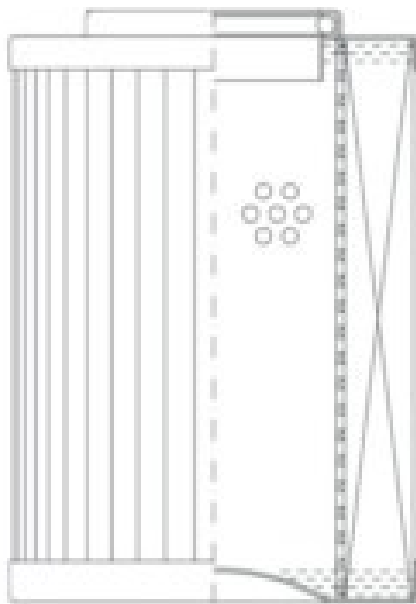

Buy Big, Save Big! - www.bigfilterstore.com - 866-673-0345

Technical Data for Big Filter #: BFS-F619

[Click to view stock, pricing and volume discount information](#)

Filter Type Details

Part Type: Hydraulic
Filter Type: Pressure Line
Media: Stainless Steel Fiber
Seal Material: Viton
Fluid Type: HH / HL / HM / HV
Flow Direction: Outside-In

Dimensions (Inches)

Height: 2.08
O.D. Top: 1.69 **O.D. Bottom:** 1.69
I.D. Top: 0.72 **I.D. Bottom:**
Weight (lbs): 0.3

Rating

Micron 1: 5 **Beta Ratio 1:** 200/5
Micron 2: **Beta Ratio 2:**
Flow Rate (GPM): **Capacity (gr):** 0.76973
Collapse Pressure (psi): 435 **Burst Pressure (psi)**
Filter area (sq in): 30

Misc. Information

Thread Type:
Thread Size (in):
By-pass: No
Handle: No
Wrap: No

Contact Information

Big Filter Inc.
 162 Kerr Dr.
 Sault Ste. Marie, ON
 P6A 5H9
 Canada

Big Filter Inc.
 605 Ridge St, #144
 Sault Ste. Marie, MI
 49783
 USA