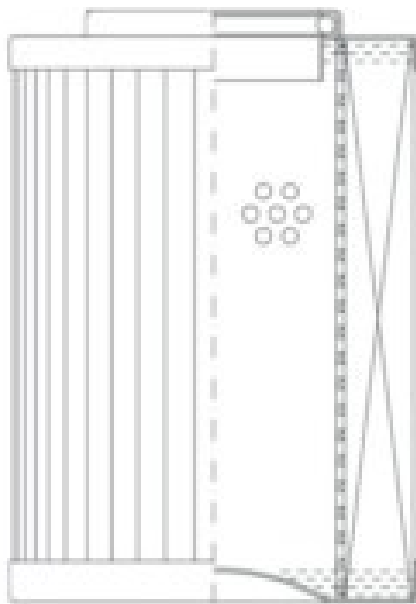

Buy Big, Save Big! - www.bigfilterstore.com - 866-673-0345

Technical Data for Big Filter #: BFS-F6AB

[Click to view stock, pricing and volume discount information](#)

Filter Type Details

Part Type: Hydraulic
Filter Type: Pressure Line
Media: Stainless Steel Fiber
Seal Material: Viton
Fluid Type: HH / HL / HM / HV
Flow Direction: Outside-In

Dimensions (Inches)

Height: 10.82
O.D. Top: 2.91 **O.D. Bottom:** 2.91
I.D. Top: 1.59 **I.D. Bottom:**
Weight (lbs): 1.5

Rating

Micron 1: 10 **Beta Ratio 1:** 200/10
Micron 2: **Beta Ratio 2:**
Flow Rate (GPM): **Capacity (gr):** 9.94201
Collapse Pressure (psi): 435 **Burst Pressure (psi)**
Filter area (sq in): 382

Misc. Information

Thread Type:
Thread Size (in):
By-pass: No
Handle: No
Wrap: No

Contact Information

Big Filter Inc.
162 Kerr Dr.
Sault Ste. Marie, ON
P6A 5H9
Canada

Big Filter Inc.
605 Ridge St, #144
Sault Ste. Marie, MI
49783
USA