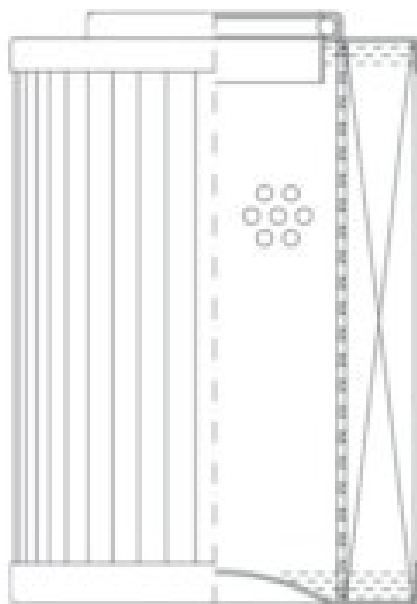

Buy Big, Save Big! - www.bigfilterstore.com - 866-673-0345

Technical Data for Big Filter #: BFS-F70D

[Click to view stock, pricing and volume discount information](#)

Filter Type Details

Part Type: Hydraulic
Filter Type: Pressure Line
Media: Glass
Seal Material: Viton
Fluid Type: HH / HL / HM / HV
Flow Direction: Outside-In

Dimensions (Inches)

Height: 8.93
O.D. Top: 3.94 **O.D. Bottom:** 3.94
I.D. Top: 2.37 **I.D. Bottom:**
Weight (lbs): 3

Rating

Micron 1: 5 **Beta Ratio 1:** 200/5.4
Micron 2: **Beta Ratio 2:** 1000/7.7
Flow Rate (GPM): **Capacity (gr):** 56.5109385
Collapse Pressure (psi): 435 **Burst Pressure (psi)**
Filter area (sq in): 603

Misc. Information

Thread Type:
Thread Size (in):
By-pass: No
Handle: No
Wrap: No

Contact Information

Big Filter Inc.
 162 Kerr Dr.
 Sault Ste. Marie, ON
 P6A 5H9
 Canada

Big Filter Inc.
 605 Ridge St, #144
 Sault Ste. Marie, MI
 49783
 USA