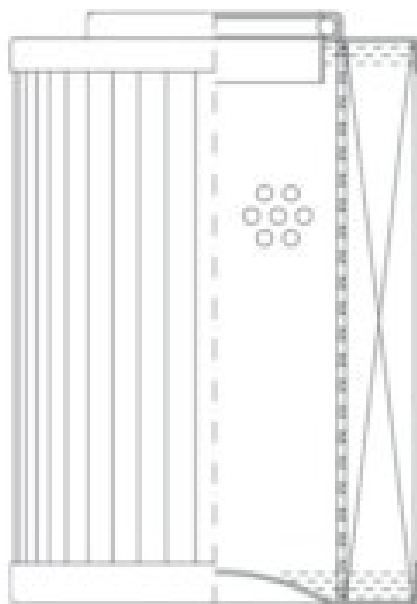

Buy Big, Save Big! - www.bigfilterstore.com - 866-673-0345

Technical Data for Big Filter #: BFS-F793

[Click to view stock, pricing and volume discount information](#)

Filter Type Details

Part Type: Hydraulic
Filter Type: Pressure Line
Media: Stainless Steel Fiber
Seal Material: Viton
Fluid Type: HH / HL / HM / HV
Flow Direction: Outside-In

Dimensions (Inches)

Height: 5.86
O.D. Top: 2.09 **O.D. Bottom:** 2.09
I.D. Top: 0.97 **I.D. Bottom:**
Weight (lbs): 0.7

Rating

Micron 1: 10 **Beta Ratio 1:** 200/10
Micron 2: **Beta Ratio 2:**
Flow Rate (GPM): **Capacity (gr):** 2.92981
Collapse Pressure (psi): 435 **Burst Pressure (psi)**
Filter area (sq in): 113

Misc. Information

Thread Type:
Thread Size (in):
By-pass: No
Handle: No
Wrap: No

Contact Information

Big Filter Inc.
 162 Kerr Dr.
 Sault Ste. Marie, ON
 P6A 5H9
 Canada

Big Filter Inc.
 605 Ridge St, #144
 Sault Ste. Marie, MI
 49783
 USA