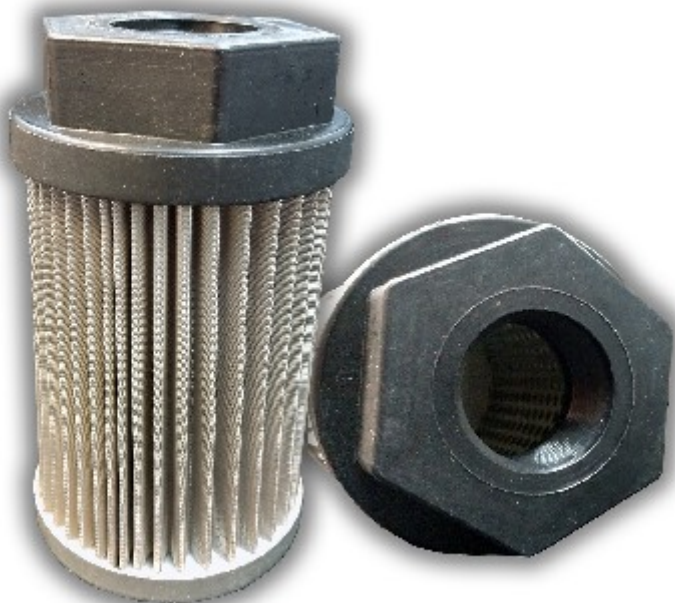

Buy Big, Save Big! - www.bigfilterstore.com - 866-673-0345

Technical Data for Big Filter #: BFS-F7CF

[Click to view stock, pricing and volume discount information](#)

Filter Type Details

Part Type: Hydraulic
Filter Type: Suction Strainer
Media: Wire Mesh
Seal Material:
Fluid Type: HH / HL / HM / HV
Flow Direction: Outside-In

Dimensions (Inches)

Height: 4.29
O.D. Top: 2.52 **O.D. Bottom:** 2.52
I.D. Top: **I.D. Bottom:**
Weight (lbs): 0.77

Rating

Micron 1: 250
Micron 2:
Flow Rate (GPM): 8
Collapse Pressure (psi): 15
Filter area (sq in): 68
Beta Ratio 1:
Beta Ratio 2:
Capacity (gr):
Burst Pressure (psi)

Misc. Information

Thread Type: BSP
Thread Size (in): 3/4
By-pass: No
Handle: No
Wrap: No

Contact Information

Big Filter Inc.
162 Kerr Dr.
Sault Ste. Marie, ON
P6A 5H9
Canada

Big Filter Inc.
605 Ridge St, #144
Sault Ste. Marie, MI
49783
USA