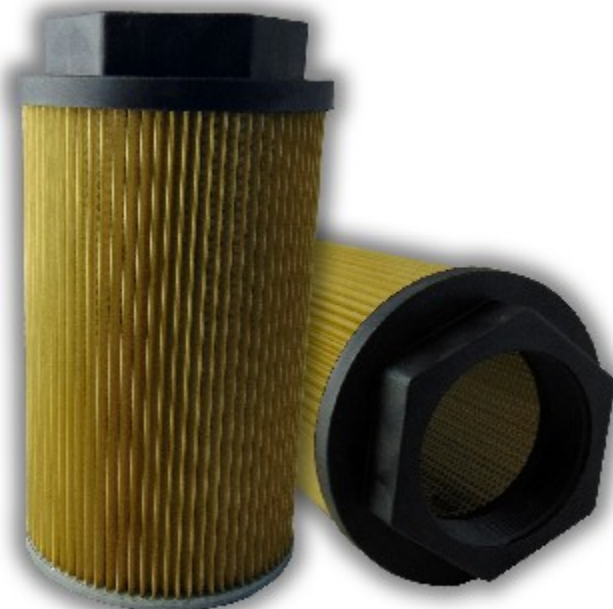

Buy Big, Save Big! - www.bigfilterstore.com - 866-673-0345

Technical Data for Big Filter #: BFS-F812

[Click to view stock, pricing and volume discount information](#)

Filter Type Details

Part Type: Hydraulic
Filter Type: Suction Strainer
Media: Wire Mesh
Seal Material:
Fluid Type: HH / HL / HM / HV
Flow Direction: Outside-In

Dimensions (Inches)

Height: 10.71
O.D. Top: 5.91 **O.D. Bottom:** 5.91
I.D. Top: **I.D. Bottom:**
Weight (lbs): 2.2704

Rating

Micron 1: 125
Micron 2:
Flow Rate (GPM): 83
Collapse Pressure (psi): 15
Filter area (sq in): 418
Beta Ratio 1:
Beta Ratio 2:
Capacity (gr):
Burst Pressure (psi)

Misc. Information

Thread Type: NPT
Thread Size (in): 3
By-pass: No
Handle: No
Wrap: No

Contact Information

Big Filter Inc.
162 Kerr Dr.
Sault Ste. Marie, ON
P6A 5H9
Canada

Big Filter Inc.
605 Ridge St, #144
Sault Ste. Marie, MI
49783
USA