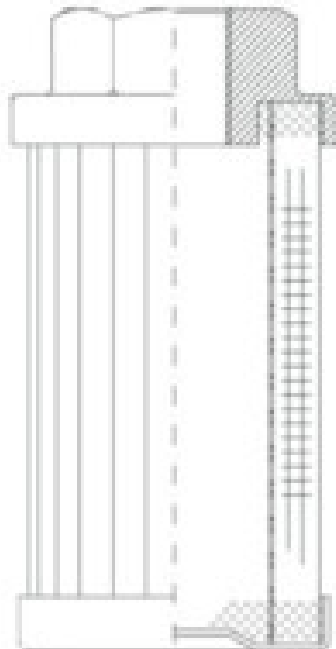

Buy Big, Save Big! - www.bigfilterstore.com - 866-673-0345

Technical Data for Big Filter #: BFS-F81E

[Click to view stock, pricing and volume discount information](#)

Filter Type Details

Part Type: Hydraulic
Filter Type: Suction Strainer
Media: Wire Mesh
Seal Material:
Fluid Type: HH / HL / HM / HV
Flow Direction: Outside-In

Dimensions (Inches)

Height: 4.09
O.D. Top: 2.76 **O.D. Bottom:** 2.76
I.D. Top: **I.D. Bottom:**
Weight (lbs): 0.48

Rating

Micron 1: 125 **Beta Ratio 1:**
Micron 2: **Beta Ratio 2:**
Flow Rate (GPM): 5 **Capacity (gr):**
Collapse Pressure (psi): 15 **Burst Pressure (psi)**
Filter area (sq in): 91

Misc. Information

Thread Type: BSP
Thread Size (in): 3/4
By-pass: No
Handle: No
Wrap: No

Contact Information

Big Filter Inc.
162 Kerr Dr.
Sault Ste. Marie, ON
P6A 5H9
Canada

Big Filter Inc.
605 Ridge St, #144
Sault Ste. Marie, MI
49783
USA