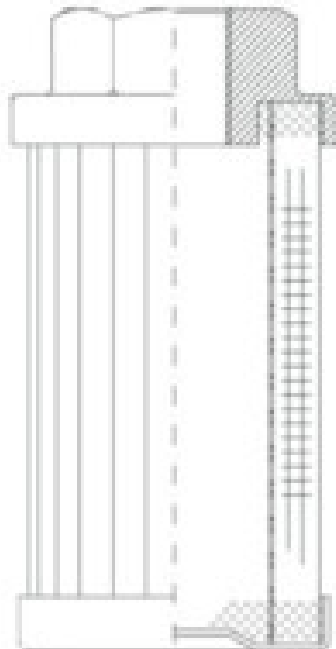

Buy Big, Save Big! - www.bigfilterstore.com - 866-673-0345

Technical Data for Big Filter #: BFS-F821

[Click to view stock, pricing and volume discount information](#)

Filter Type Details

Part Type: Hydraulic
Filter Type: Suction Strainer
Media: Wire Mesh
Seal Material:
Fluid Type: HH / HL / HM / HV
Flow Direction: Outside-In

Dimensions (Inches)

Height: 4.09
O.D. Top: 2.76 **O.D. Bottom:** 2.76
I.D. Top: **I.D. Bottom:**
Weight (lbs): 0.48

Rating

Micron 1: 125 **Beta Ratio 1:**
Micron 2: **Beta Ratio 2:**
Flow Rate (GPM): 5 **Capacity (gr):**
Collapse Pressure (psi): 15 **Burst Pressure (psi)**
Filter area (sq in): 91

Misc. Information

Thread Type: BSP
Thread Size (in): 1
By-pass: No
Handle: No
Wrap: No

Contact Information

Big Filter Inc.
162 Kerr Dr.
Sault Ste. Marie, ON
P6A 5H9
Canada

Big Filter Inc.
605 Ridge St, #144
Sault Ste. Marie, MI
49783
USA