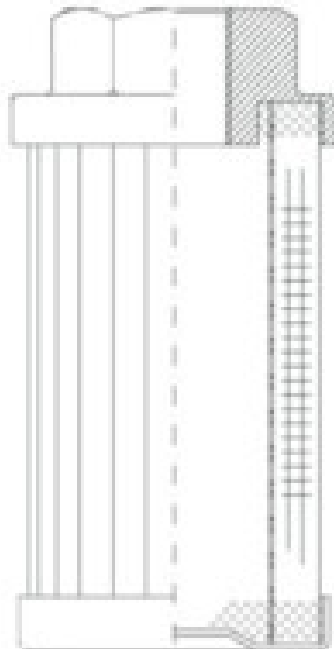

Buy Big, Save Big! - www.bigfilterstore.com - 866-673-0345

Technical Data for Big Filter #: BFS-F824

[Click to view stock, pricing and volume discount information](#)

Filter Type Details

Part Type: Hydraulic
Filter Type: Suction Strainer
Media: Wire Mesh
Seal Material:
Fluid Type: HH / HL / HM / HV
Flow Direction: Outside-In

Dimensions (Inches)

Height: 4.09
O.D. Top: 2.76 **O.D. Bottom:** 2.76
I.D. Top: **I.D. Bottom:**
Weight (lbs): 0.48

Rating

Micron 1: 125 **Beta Ratio 1:**
Micron 2: **Beta Ratio 2:**
Flow Rate (GPM): 5 **Capacity (gr):**
Collapse Pressure (psi):15 **Burst Pressure (psi)**
Filter area (sq in): 91

Misc. Information

Thread Type: BSP
Thread Size (in): 1 1/4
By-pass: No
Handle: No
Wrap: No

Contact Information

Big Filter Inc.
162 Kerr Dr.
Sault Ste. Marie, ON
P6A 5H9
Canada

Big Filter Inc.
605 Ridge St, #144
Sault Ste. Marie, MI
49783
USA