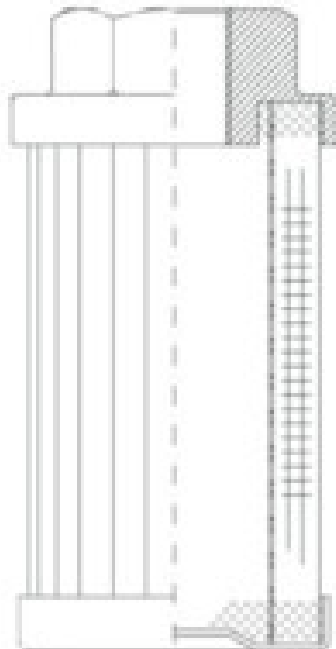

Buy Big, Save Big! - www.bigfilterstore.com - 866-673-0345

Technical Data for Big Filter #: BFS-F827

[Click to view stock, pricing and volume discount information](#)

Filter Type Details

Part Type: Hydraulic
Filter Type: Suction Strainer
Media: Wire Mesh
Seal Material:
Fluid Type: HH / HL / HM / HV
Flow Direction: Outside-In

Dimensions (Inches)

Height: 5.86
O.D. Top: 2.76 **O.D. Bottom:** 2.76
I.D. Top: **I.D. Bottom:**
Weight (lbs): 0.48

Rating

Micron 1: 125 **Beta Ratio 1:**
Micron 2: **Beta Ratio 2:**
Flow Rate (GPM): 21 **Capacity (gr):**
Collapse Pressure (psi):15 **Burst Pressure (psi)**
Filter area (sq in): 117

Misc. Information

Thread Type: BSP
Thread Size (in): 1/2
By-pass: No
Handle: No
Wrap: No

Contact Information

Big Filter Inc.
162 Kerr Dr.
Sault Ste. Marie, ON
P6A 5H9
Canada

Big Filter Inc.
605 Ridge St, #144
Sault Ste. Marie, MI
49783
USA