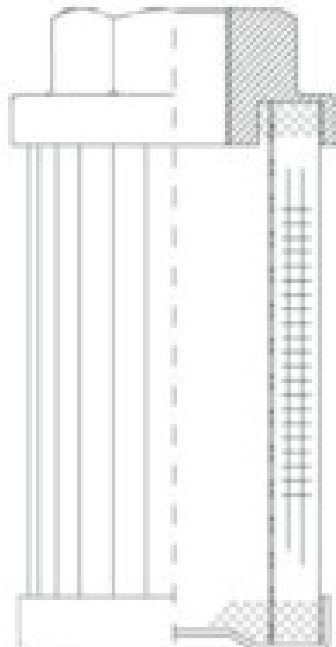

Buy Big, Save Big! - www.bigfilterstore.com - 866-673-0345

Technical Data for Big Filter #: BFS-F830

[Click to view stock, pricing and volume discount information](#)

Filter Type Details

Part Type: Hydraulic
Filter Type: Suction Strainer
Media: Wire Mesh
Seal Material:
Fluid Type: HH / HL / HM / HV
Flow Direction: Outside-In

Dimensions (Inches)

Height: 5.86
O.D. Top: 2.76 **O.D. Bottom:** 2.76
I.D. Top: **I.D. Bottom:**
Weight (lbs): 0.499

Rating

Micron 1: 125 **Beta Ratio 1:**
Micron 2: **Beta Ratio 2:**
Flow Rate (GPM): 21 **Capacity (gr):**
Collapse Pressure (psi): 15 **Burst Pressure (psi)**
Filter area (sq in): 117

Misc. Information

Thread Type: BSP
Thread Size (in): 1 1/4
By-pass: No
Handle: No
Wrap: No

Contact Information

Big Filter Inc.
162 Kerr Dr.
Sault Ste. Marie, ON
P6A 5H9
Canada

Big Filter Inc.
605 Ridge St, #144
Sault Ste. Marie, MI
49783
USA