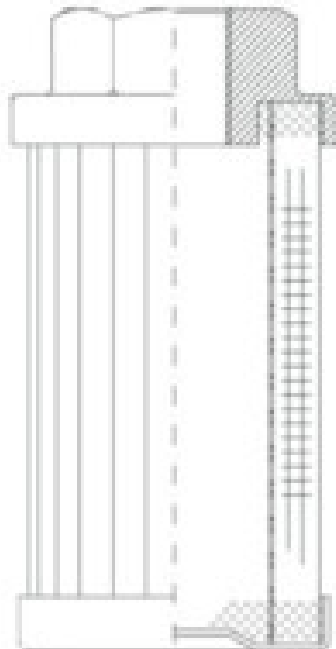

Buy Big, Save Big! - www.bigfilterstore.com - 866-673-0345

Technical Data for Big Filter #: BFS-F836

[Click to view stock, pricing and volume discount information](#)

Filter Type Details

Part Type: Hydraulic
Filter Type: Suction Strainer
Media: Wire Mesh
Seal Material:
Fluid Type: HH / HL / HM / HV
Flow Direction: Outside-In

Dimensions (Inches)

Height: 6.1
O.D. Top: 3.9 **O.D. Bottom:** 3.9
I.D. Top: **I.D. Bottom:**
Weight (lbs): 1.067

Rating

Micron 1: 125 **Beta Ratio 1:**
Micron 2: **Beta Ratio 2:**
Flow Rate (GPM): 5 **Capacity (gr):**
Collapse Pressure (psi): 15 **Burst Pressure (psi)**
Filter area (sq in): 117

Misc. Information

Thread Type: BSP
Thread Size (in): 1 1/4
By-pass: No
Handle: No
Wrap: No

Contact Information

Big Filter Inc.
162 Kerr Dr.
Sault Ste. Marie, ON
P6A 5H9
Canada

Big Filter Inc.
605 Ridge St, #144
Sault Ste. Marie, MI
49783
USA