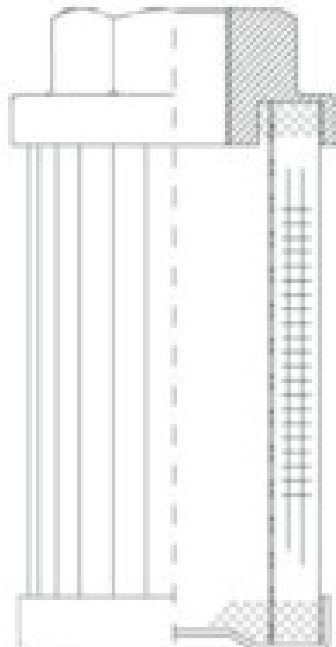

Buy Big, Save Big! - www.bigfilterstore.com - 866-673-0345

Technical Data for Big Filter #: BFS-F839

[Click to view stock, pricing and volume discount information](#)

Filter Type Details

Part Type: Hydraulic
Filter Type: Suction Strainer
Media: Wire Mesh
Seal Material:
Fluid Type: HH / HL / HM / HV
Flow Direction: Outside-In

Dimensions (Inches)

Height: 6.1
O.D. Top: 3.9 **O.D. Bottom:** 3.9
I.D. Top: **I.D. Bottom:**
Weight (lbs): 1.067

Rating

Micron 1: 125 **Beta Ratio 1:**
Micron 2: **Beta Ratio 2:**
Flow Rate (GPM): 5 **Capacity (gr):**
Collapse Pressure (psi): 15 **Burst Pressure (psi)**
Filter area (sq in): 117

Misc. Information

Thread Type: BSP
Thread Size (in): 1 1/2
By-pass: No
Handle: No
Wrap: No

Contact Information

Big Filter Inc.
162 Kerr Dr.
Sault Ste. Marie, ON
P6A 5H9
Canada

Big Filter Inc.
605 Ridge St, #144
Sault Ste. Marie, MI
49783
USA