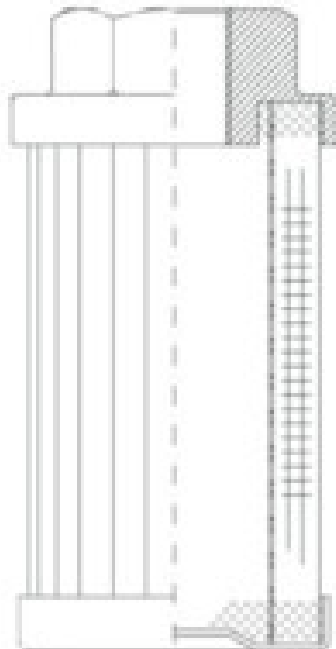

Buy Big, Save Big! - www.bigfilterstore.com - 866-673-0345

Technical Data for Big Filter #: BFS-F84E

[Click to view stock, pricing and volume discount information](#)

Filter Type Details

Part Type: Hydraulic
Filter Type: Suction Strainer
Media: Wire Mesh
Seal Material:
Fluid Type: HH / HL / HM / HV
Flow Direction: Outside-In

Dimensions (Inches)

Height: 8.97
O.D. Top: 3.9 **O.D. Bottom:** 3.9
I.D. Top:
Weight (lbs): 1

Rating

Micron 1: 125
Micron 2:
Flow Rate (GPM): 13
Collapse Pressure (psi): 15
Filter area (sq in): 117
Beta Ratio 1:
Beta Ratio 2:
Capacity (gr):
Burst Pressure (psi)

Misc. Information

Thread Type: BSP
Thread Size (in): 1 1/4
By-pass: No
Handle: No
Wrap: No

Contact Information

Big Filter Inc.
162 Kerr Dr.
Sault Ste. Marie, ON
P6A 5H9
Canada

Big Filter Inc.
605 Ridge St, #144
Sault Ste. Marie, MI
49783
USA