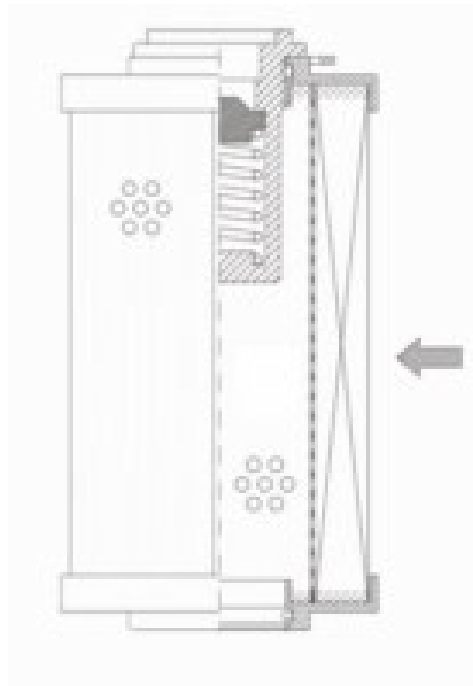

Buy Big, Save Big! - www.bigfilterstore.com - 866-673-0345

Technical Data for Big Filter #: BFS-F87F

[Click to view stock, pricing and volume discount information](#)

Filter Type Details

Part Type: Hydraulic
Filter Type: Return Line
Media: Cellulose
Seal Material: Viton
Fluid Type: HH / HL / HM / HV
Flow Direction: Outside-In

Dimensions (Inches)

Height: 2.95
O.D. Top: 2.05 **O.D. Bottom:** 2.05
I.D. Top: 0.97 **I.D. Bottom:**
Weight (lbs): 0.3

Rating

Micron 1: 10 **Beta Ratio 1:** 2/10
Micron 2: **Beta Ratio 2:**
Flow Rate (GPM): **Capacity (gr):** 2.4304
Collapse Pressure (psi): 44 **Burst Pressure (psi)**
Filter area (sq in): 61

Misc. Information

Thread Type:
Thread Size (in):
By-pass: Yes
Handle: Yes
Wrap: Yes

Contact Information

Big Filter Inc.
 162 Kerr Dr.
 Sault Ste. Marie, ON
 P6A 5H9
 Canada

Big Filter Inc.
 605 Ridge St, #144
 Sault Ste. Marie, MI
 49783
 USA