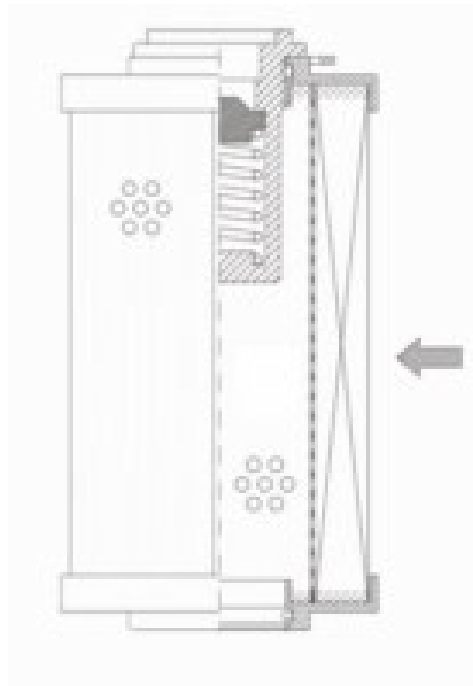

Contact Information

Big Filter Inc.
162 Kerr Dr.
Sault Ste. Marie, ON
P6A 5H9
Canada

Big Filter Inc.
605 Ridge St, #144
Sault Ste. Marie, MI
49783
USA

Toll Free: 866-673-0345
Direct: 705-255-2493

info@bigfilterstore.com
<https://www.bigfilterstore.com>