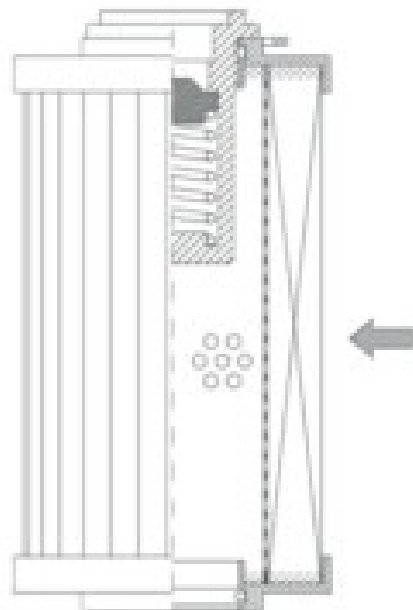

Buy Big, Save Big! - www.bigfilterstore.com - 866-673-0345

Technical Data for Big Filter #: BFS-F886

[Click to view stock, pricing and volume discount information](#)

Filter Type Details

Part Type: Hydraulic
Filter Type: Return Line
Media: Glass
Seal Material: Viton
Fluid Type: HH / HL / HM / HV
Flow Direction: Outside-In

Dimensions (Inches)

Height: 2.95
O.D. Top: 2.05 **O.D. Bottom:** 2.05
I.D. Top: 0.97 **I.D. Bottom:**
Weight (lbs): 0.3

Rating

Micron 1: 20 **Beta Ratio 1:** 200/20.7
Micron 2: **Beta Ratio 2:** 1000/26.6
Flow Rate (GPM): **Capacity (gr):** 4.356647
Collapse Pressure (psi): 145 **Burst Pressure (psi)**
Filter area (sq in): 49

Misc. Information

Thread Type:
Thread Size (in):
By-pass: Yes
Handle: Yes
Wrap: No

Contact Information

Big Filter Inc.
 162 Kerr Dr.
 Sault Ste. Marie, ON
 P6A 5H9
 Canada

Big Filter Inc.
 605 Ridge St, #144
 Sault Ste. Marie, MI
 49783
 USA