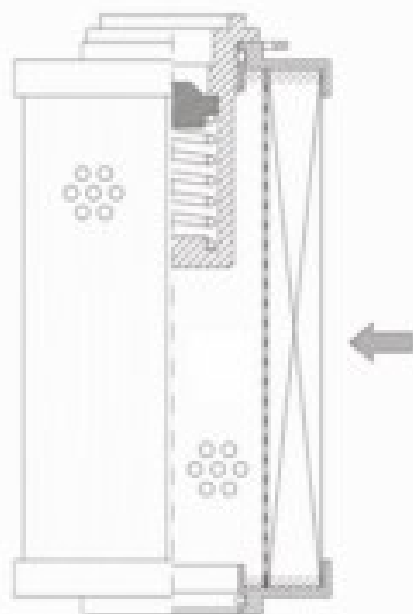

Buy Big, Save Big! - www.bigfilterstore.com - 866-673-0345

Technical Data for Big Filter #: BFS-F895

[Click to view stock, pricing and volume discount information](#)

Filter Type Details

Part Type: Hydraulic
Filter Type: Return Line
Media: Glass
Seal Material: Viton
Fluid Type: HH / HL / HM / HV
Flow Direction: Outside-In

Dimensions (Inches)

Height: 3.47
O.D. Top: 2.76 **O.D. Bottom:** 2.76
I.D. Top: 1.16 **I.D. Bottom:**
Weight (lbs): 0.37

Rating

Micron 1: 10 **Beta Ratio 1:** 200/9.9
Micron 2: **Beta Ratio 2:** 1000/12.4
Flow Rate (GPM): **Capacity (gr):** 12.564486
Collapse Pressure (psi): 145 **Burst Pressure (psi)**
Filter area (sq in): 128

Misc. Information

Thread Type:
Thread Size (in):
By-pass: Yes
Handle: Yes
Wrap: Yes

Contact Information

Big Filter Inc.
 162 Kerr Dr.
 Sault Ste. Marie, ON
 P6A 5H9
 Canada

Big Filter Inc.
 605 Ridge St, #144
 Sault Ste. Marie, MI
 49783
 USA