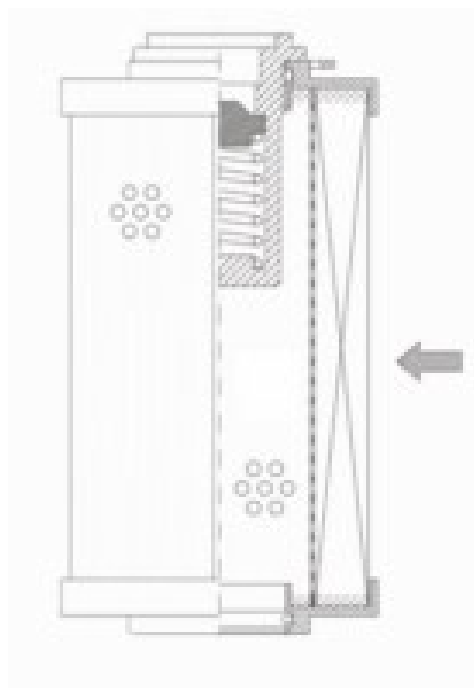

Buy Big, Save Big! - www.bigfilterstore.com - 866-673-0345

Technical Data for Big Filter #: BFS-F897

[Click to view stock, pricing and volume discount information](#)

Filter Type Details

Part Type: Hydraulic
Filter Type: Return Line
Media: Glass
Seal Material: Viton
Fluid Type: HH / HL / HM / HV
Flow Direction: Outside-In

Dimensions (Inches)

Height: 3.47
O.D. Top: 2.76 **O.D. Bottom:** 2.76
I.D. Top: 1.16 **I.D. Bottom:**
Weight (lbs): 0.37

Rating

Micron 1: 20 **Beta Ratio 1:** 200/20.7
Micron 2: **Beta Ratio 2:** 1000/26.6
Flow Rate (GPM): **Capacity (gr):** 11.524932
Collapse Pressure (psi): 145 **Burst Pressure (psi)**
Filter area (sq in): 128

Misc. Information

Thread Type:
Thread Size (in):
By-pass: Yes
Handle: Yes
Wrap: Yes

Contact Information

Big Filter Inc.
 162 Kerr Dr.
 Sault Ste. Marie, ON
 P6A 5H9
 Canada

Big Filter Inc.
 605 Ridge St, #144
 Sault Ste. Marie, MI
 49783
 USA