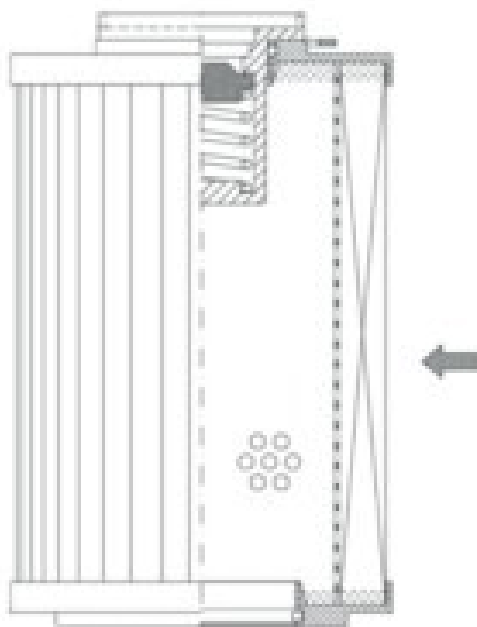

Buy Big, Save Big! - www.bigfilterstore.com - 866-673-0345

Technical Data for Big Filter #: BFS-F8D9

[Click to view stock, pricing and volume discount information](#)

Filter Type Details

Part Type: Hydraulic
Filter Type: Return Line
Media: Cellulose
Seal Material: Viton
Fluid Type: HH / HL / HM / HV
Flow Direction: Outside-In

Dimensions (Inches)

Height: 11.61
O.D. Top: 3.9 **O.D. Bottom:** 3.9
I.D. Top: 1.59 **I.D. Bottom:**
Weight (lbs): 1.9

Rating

Micron 1: 10 **Beta Ratio 1:** 2/10
Micron 2: **Beta Ratio 2:**
Flow Rate (GPM): **Capacity (gr):** 32.1408
Collapse Pressure (psi): 44 **Burst Pressure (psi)**
Filter area (sq in): 804

Misc. Information

Thread Type:
Thread Size (in):
By-pass: Yes
Handle: No
Wrap: No

Contact Information

Big Filter Inc.
 162 Kerr Dr.
 Sault Ste. Marie, ON
 P6A 5H9
 Canada

Big Filter Inc.
 605 Ridge St, #144
 Sault Ste. Marie, MI
 49783
 USA