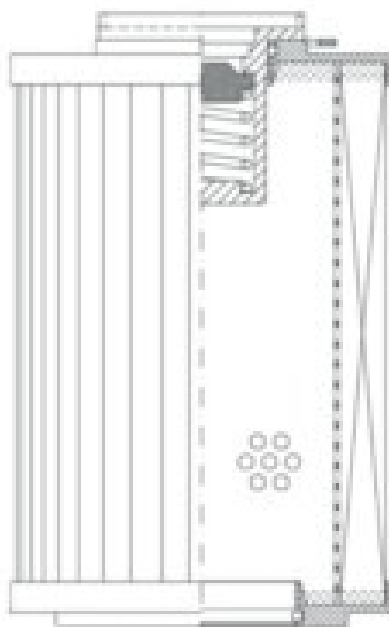

Buy Big, Save Big! - www.bigfilterstore.com - 866-673-0345

Technical Data for Big Filter #: BFS-F8DA

[Click to view stock, pricing and volume discount information](#)

Filter Type Details

Part Type: Hydraulic
Filter Type: Return Line
Media: Cellulose
Seal Material: Viton
Fluid Type: HH / HL / HM / HV
Flow Direction: Outside-In

Dimensions (Inches)

Height: 11.61
O.D. Top: 3.9 **O.D. Bottom:** 3.9
I.D. Top: 1.59 **I.D. Bottom:**
Weight (lbs): 1.9

Rating

Micron 1: 25 **Beta Ratio 1:** 2/25
Micron 2: **Beta Ratio 2:**
Flow Rate (GPM): **Capacity (gr):** 32.1408
Collapse Pressure (psi): 44 **Burst Pressure (psi)**
Filter area (sq in): 804

Misc. Information

Thread Type:
Thread Size (in):
By-pass: Yes
Handle: No
Wrap: No

Contact Information

Big Filter Inc.
 162 Kerr Dr.
 Sault Ste. Marie, ON
 P6A 5H9
 Canada

Big Filter Inc.
 605 Ridge St, #144
 Sault Ste. Marie, MI
 49783
 USA