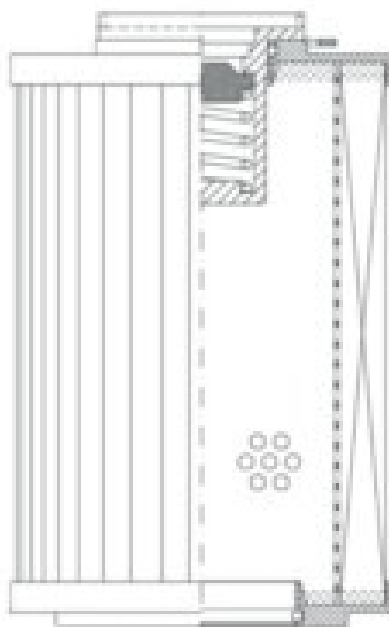

Buy Big, Save Big! - www.bigfilterstore.com - 866-673-0345

Technical Data for Big Filter #: BFS-F8DD

[Click to view stock, pricing and volume discount information](#)

Filter Type Details

Part Type: Hydraulic
Filter Type: Return Line
Media: Wire Mesh
Seal Material: Viton
Fluid Type: HH / HL / HM / HV
Flow Direction: Outside-In

Dimensions (Inches)

Height: 11.61
O.D. Top: 3.9 **O.D. Bottom:** 3.9
I.D. Top: 1.59 **I.D. Bottom:**
Weight (lbs): 1.9

Rating

Micron 1: 125
Micron 2:
Flow Rate (GPM):
Collapse Pressure (psi): 145
Filter area (sq in): 402
Beta Ratio 1:
Beta Ratio 2:
Capacity (gr):
Burst Pressure (psi)

Misc. Information

Thread Type:
Thread Size (in):
By-pass: Yes
Handle: No
Wrap: No

Contact Information

Big Filter Inc.
162 Kerr Dr.
Sault Ste. Marie, ON
P6A 5H9
Canada

Big Filter Inc.
605 Ridge St, #144
Sault Ste. Marie, MI
49783
USA