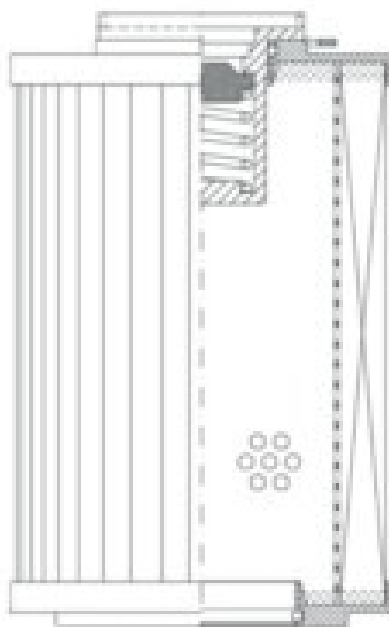

Buy Big, Save Big! - www.bigfilterstore.com - 866-673-0345

Technical Data for Big Filter #: BFS-F8DE

[Click to view stock, pricing and volume discount information](#)

Filter Type Details

Part Type: Hydraulic
Filter Type: Return Line
Media: Wire Mesh
Seal Material: Viton
Fluid Type: HH / HL / HM / HV
Flow Direction: Outside-In

Dimensions (Inches)

Height: 11.61
O.D. Top: 3.9 **O.D. Bottom:** 3.9
I.D. Top: 1.59 **I.D. Bottom:**
Weight (lbs): 1.9

Rating

Micron 1: 25
Micron 2:
Flow Rate (GPM):
Collapse Pressure (psi): 145
Filter area (sq in): 402

Beta Ratio 1:
Beta Ratio 2:
Capacity (gr):
Burst Pressure (psi)

Misc. Information

Thread Type:
Thread Size (in):
By-pass: Yes
Handle: No
Wrap: No

Contact Information

Big Filter Inc.
162 Kerr Dr.
Sault Ste. Marie, ON
P6A 5H9
Canada