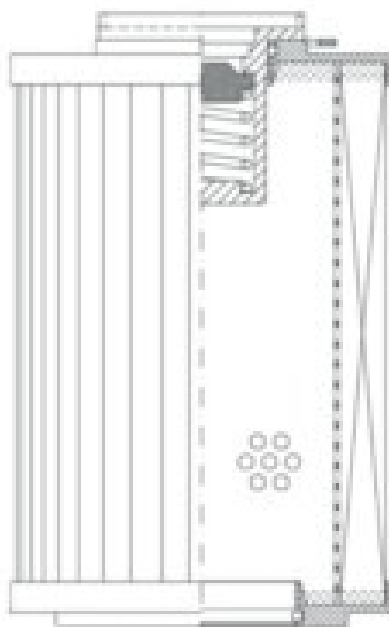

Buy Big, Save Big! - www.bigfilterstore.com - 866-673-0345

Technical Data for Big Filter #: BFS-F8DF

[Click to view stock, pricing and volume discount information](#)

Filter Type Details

Part Type: Hydraulic
Filter Type: Return Line
Media: Wire Mesh
Seal Material: Viton
Fluid Type: HH / HL / HM / HV
Flow Direction: Outside-In

Dimensions (Inches)

Height: 11.61
O.D. Top: 3.9 **O.D. Bottom:** 3.9
I.D. Top: 1.59 **I.D. Bottom:**
Weight (lbs): 1.9

Rating

Micron 1: 60 **Beta Ratio 1:**
Micron 2: **Beta Ratio 2:**
Flow Rate (GPM): **Capacity (gr):**
Collapse Pressure (psi): 145 **Burst Pressure (psi)**
Filter area (sq in): 402

Misc. Information

Thread Type:
Thread Size (in):
By-pass: Yes
Handle: No
Wrap: No

Contact Information

Big Filter Inc.
 162 Kerr Dr.
 Sault Ste. Marie, ON
 P6A 5H9
 Canada

Big Filter Inc.
 605 Ridge St, #144
 Sault Ste. Marie, MI
 49783
 USA