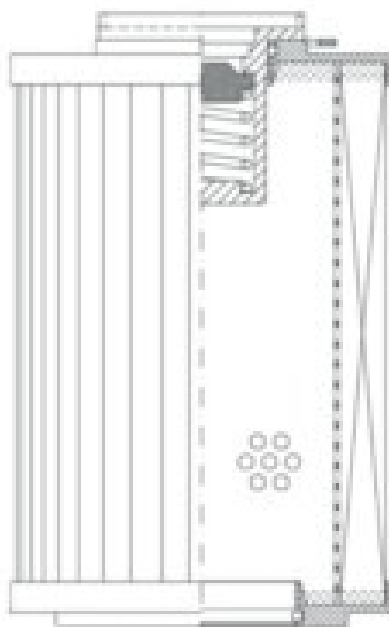

Contact Information

Big Filter Inc.
162 Kerr Dr.
Sault Ste. Marie, ON
P6A 5H9
Canada

Big Filter Inc.
605 Ridge St, #144
Sault Ste. Marie, MI
49783
USA

Toll Free: 866-673-0345
Direct: 705-255-2493

info@bigfilterstore.com
<https://www.bigfilterstore.com>