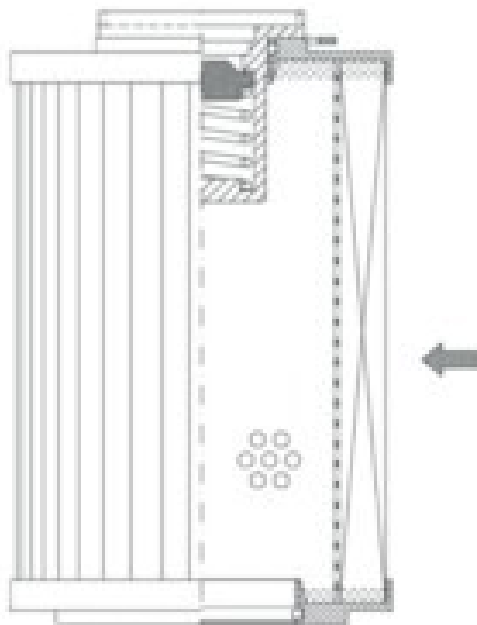

Buy Big, Save Big! - www.bigfilterstore.com - 866-673-0345

Technical Data for Big Filter #: BFS-F8E7

[Click to view stock, pricing and volume discount information](#)

Filter Type Details

Part Type: Hydraulic
Filter Type: Return Line
Media: Wire Mesh
Seal Material: Viton
Fluid Type: HH / HL / HM / HV
Flow Direction: Outside-In

Dimensions (Inches)

Height: 5.91
O.D. Top: 5.12 **O.D. Bottom:** 5.12
I.D. Top: 2.03 **I.D. Bottom:**
Weight (lbs): 1.8

Rating

Micron 1: 25 **Beta Ratio 1:**
Micron 2: **Beta Ratio 2:**
Flow Rate (GPM): **Capacity (gr):**
Collapse Pressure (psi): 145 **Burst Pressure (psi)**
Filter area (sq in): 310

Misc. Information

Thread Type:
Thread Size (in):
By-pass: Yes
Handle: No
Wrap: No

Contact Information

Big Filter Inc.
 162 Kerr Dr.
 Sault Ste. Marie, ON
 P6A 5H9
 Canada

Big Filter Inc.
 605 Ridge St, #144
 Sault Ste. Marie, MI
 49783
 USA