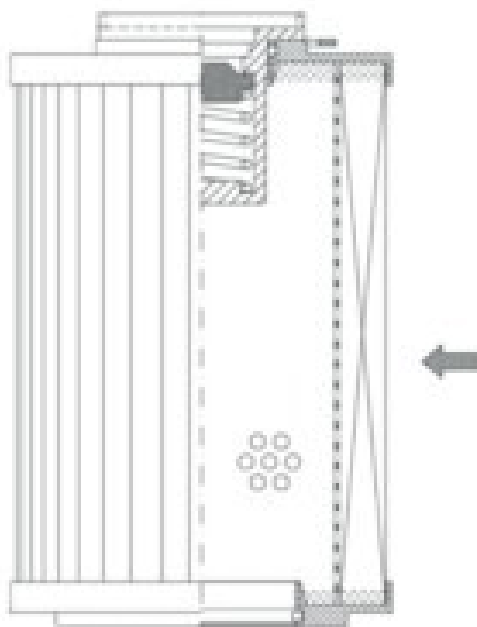

Buy Big, Save Big! - www.bigfilterstore.com - 866-673-0345

Technical Data for Big Filter #: BFS-F8E8

[Click to view stock, pricing and volume discount information](#)

Filter Type Details

Part Type: Hydraulic
Filter Type: Return Line
Media: Wire Mesh
Seal Material: Viton
Fluid Type: HH / HL / HM / HV
Flow Direction: Outside-In

Dimensions (Inches)

Height: 5.91
O.D. Top: 5.12 **O.D. Bottom:** 5.12
I.D. Top: 2.03 **I.D. Bottom:**
Weight (lbs): 1.8

Rating

Micron 1: 60 **Beta Ratio 1:**
Micron 2: **Beta Ratio 2:**
Flow Rate (GPM): **Capacity (gr):**
Collapse Pressure (psi): 145 **Burst Pressure (psi)**
Filter area (sq in): 310

Misc. Information

Thread Type:
Thread Size (in):
By-pass: Yes
Handle: No
Wrap: No

Contact Information

Big Filter Inc.
 162 Kerr Dr.
 Sault Ste. Marie, ON
 P6A 5H9
 Canada

Big Filter Inc.
 605 Ridge St, #144
 Sault Ste. Marie, MI
 49783
 USA