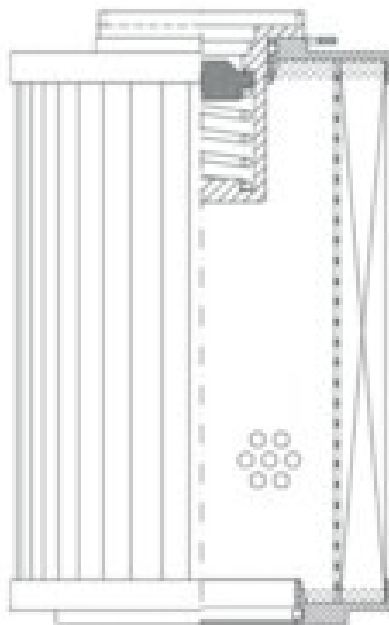

Contact Information

Big Filter Inc.
162 Kerr Dr.
Sault Ste. Marie, ON
P6A 5H9
Canada

Big Filter Inc.
605 Ridge St, #144
Sault Ste. Marie, MI
49783
USA

Toll Free: 866-673-0345
Direct: 705-255-2493

info@bigfilterstore.com
<https://www.bigfilterstore.com>