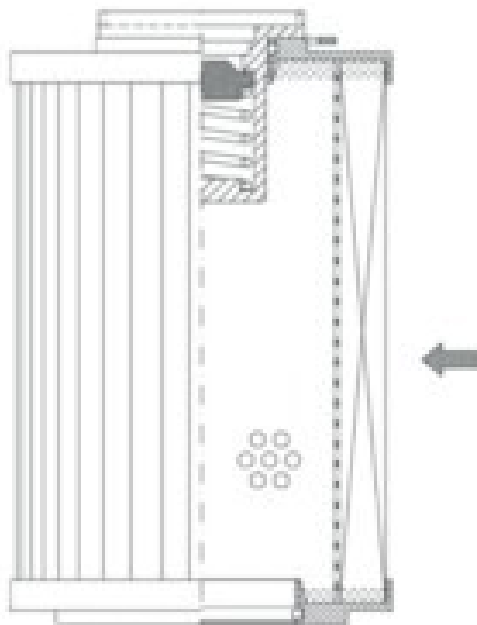

Buy Big, Save Big! - www.bigfilterstore.com - 866-673-0345

Technical Data for Big Filter #: BFS-F8F3

[Click to view stock, pricing and volume discount information](#)

Filter Type Details

Part Type: Hydraulic
Filter Type: Return Line
Media: Cellulose
Seal Material: Viton
Fluid Type: HH / HL / HM / HV
Flow Direction: Outside-In

Dimensions (Inches)

Height: 10.2
O.D. Top: 5.12 **O.D. Bottom:** 5.12
I.D. Top: 2.03 **I.D. Bottom:**
Weight (lbs): 2.5

Rating

Micron 1: 25 **Beta Ratio 1:** 2/25
Micron 2: **Beta Ratio 2:**
Flow Rate (GPM): **Capacity (gr):** 46.4256
Collapse Pressure (psi): 44 **Burst Pressure (psi)**
Filter area (sq in): 1161

Misc. Information

Thread Type:
Thread Size (in):
By-pass: Yes
Handle: No
Wrap: No

Contact Information

Big Filter Inc.
 162 Kerr Dr.
 Sault Ste. Marie, ON
 P6A 5H9
 Canada

Big Filter Inc.
 605 Ridge St, #144
 Sault Ste. Marie, MI
 49783
 USA