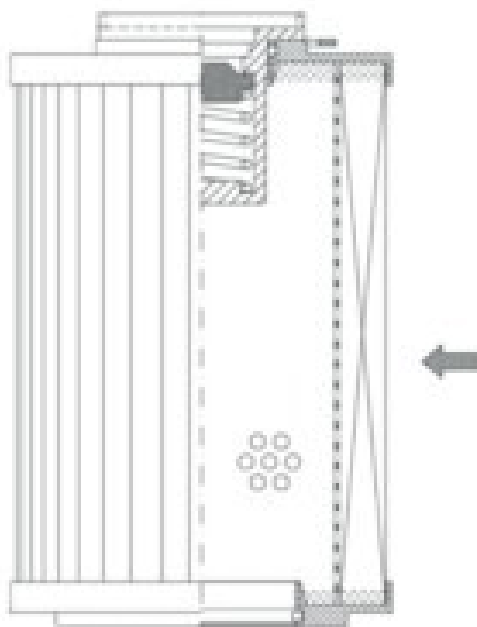

Buy Big, Save Big! - www.bigfilterstore.com - 866-673-0345

Technical Data for Big Filter #: BFS-F8F4

[Click to view stock, pricing and volume discount information](#)

Filter Type Details

Part Type: Hydraulic
Filter Type: Return Line
Media: Glass
Seal Material: Viton
Fluid Type: HH / HL / HM / HV
Flow Direction: Outside-In

Dimensions (Inches)

Height: 10.2
O.D. Top: 5.12 **O.D. Bottom:** 5.12
I.D. Top: 2.03 **I.D. Bottom:**
Weight (lbs): 2.5

Rating

Micron 1: 10 **Beta Ratio 1:** 200/9.9
Micron 2: **Beta Ratio 2:** 1000/12.4
Flow Rate (GPM): **Capacity (gr):** 102.2609555
Collapse Pressure (psi): 145 **Burst Pressure (psi)**
Filter area (sq in): 1045

Misc. Information

Thread Type:
Thread Size (in):
By-pass: Yes
Handle: No
Wrap: No

Contact Information

Big Filter Inc.
 162 Kerr Dr.
 Sault Ste. Marie, ON
 P6A 5H9
 Canada

Big Filter Inc.
 605 Ridge St, #144
 Sault Ste. Marie, MI
 49783
 USA