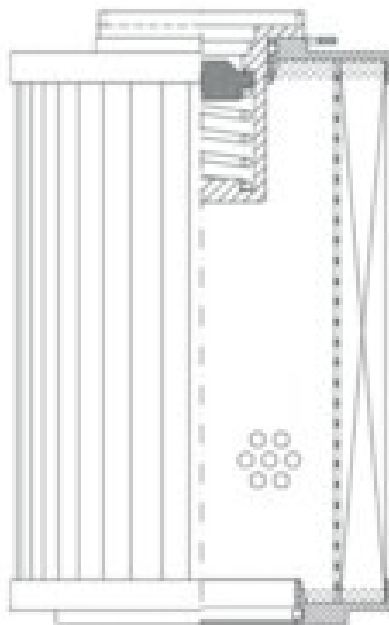

Buy Big, Save Big! - www.bigfilterstore.com - 866-673-0345

Technical Data for Big Filter #: BFS-F917

[Click to view stock, pricing and volume discount information](#)

Filter Type Details

Part Type: Hydraulic
Filter Type: Return Line
Media: Wire Mesh
Seal Material: Viton
Fluid Type: HH / HL / HM / HV
Flow Direction: Outside-In

Dimensions (Inches)

Height: 5.91
O.D. Top: 5.12 **O.D. Bottom:** 5.12
I.D. Top: 2.54 **I.D. Bottom:**
Weight (lbs): 2.8

Rating

Micron 1: 60 **Beta Ratio 1:**
Micron 2: **Beta Ratio 2:**
Flow Rate (GPM): **Capacity (gr):**
Collapse Pressure (psi): 145 **Burst Pressure (psi)**
Filter area (sq in): 310

Misc. Information

Thread Type:
Thread Size (in):
By-pass: Yes
Handle: No
Wrap: No

Contact Information

Big Filter Inc.
 162 Kerr Dr.
 Sault Ste. Marie, ON
 P6A 5H9
 Canada

Big Filter Inc.
 605 Ridge St, #144
 Sault Ste. Marie, MI
 49783
 USA