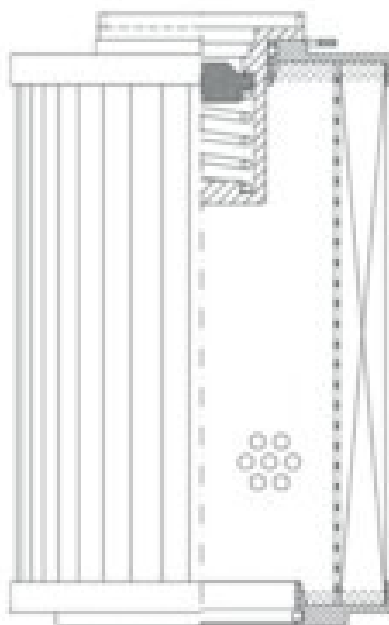

Contact Information

Big Filter Inc.
162 Kerr Dr.
Sault Ste. Marie, ON
P6A 5H9
Canada

Big Filter Inc.
605 Ridge St, #144
Sault Ste. Marie, MI
49783
USA

Toll Free: 866-673-0345
Direct: 705-255-2493

info@bigfilterstore.com
<https://www.bigfilterstore.com>