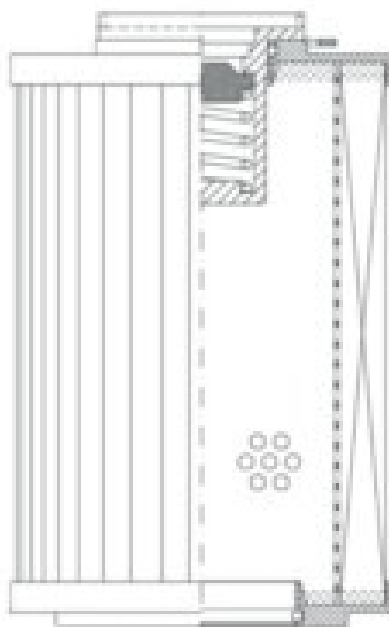

Buy Big, Save Big! - www.bigfilterstore.com - 866-673-0345

Technical Data for Big Filter #: BFS-F93B

[Click to view stock, pricing and volume discount information](#)

Filter Type Details

Part Type: Hydraulic
Filter Type: Return Line
Media: Wire Mesh
Seal Material: Viton
Fluid Type: HH / HL / HM / HV
Flow Direction: Outside-In

Dimensions (Inches)

Height: 10.84
O.D. Top: 5.12 **O.D. Bottom:** 5.12
I.D. Top: 2.54 **I.D. Bottom:**
Weight (lbs): 5

Rating

Micron 1: 25 **Beta Ratio 1:**
Micron 2: **Beta Ratio 2:**
Flow Rate (GPM): **Capacity (gr):**
Collapse Pressure (psi): 145 **Burst Pressure (psi)**
Filter area (sq in): 620

Misc. Information

Thread Type:
Thread Size (in):
By-pass: Yes
Handle: No
Wrap: Yes

Contact Information

Big Filter Inc.
 162 Kerr Dr.
 Sault Ste. Marie, ON
 P6A 5H9
 Canada

Big Filter Inc.
 605 Ridge St, #144
 Sault Ste. Marie, MI
 49783
 USA