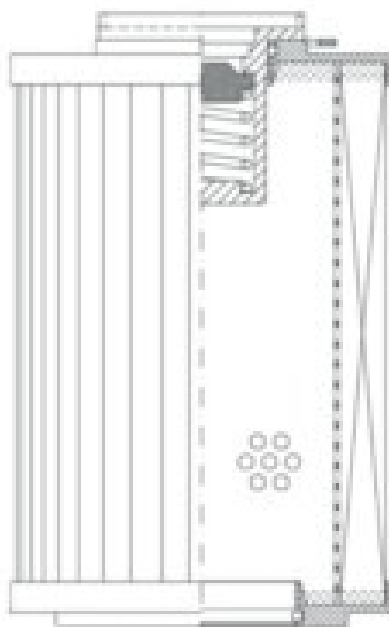

Buy Big, Save Big! - www.bigfilterstore.com - 866-673-0345

Technical Data for Big Filter #: BFS-F93D

[Click to view stock, pricing and volume discount information](#)

Filter Type Details

Part Type: Hydraulic
Filter Type: Return Line
Media: Wire Mesh
Seal Material: Viton
Fluid Type: HH / HL / HM / HV
Flow Direction: Outside-In

Dimensions (Inches)

Height: 10.84
O.D. Top: 5.12 **O.D. Bottom:** 5.12
I.D. Top: 2.54 **I.D. Bottom:**
Weight (lbs): 5

Rating

Micron 1: 60 **Beta Ratio 1:**
Micron 2: **Beta Ratio 2:**
Flow Rate (GPM): **Capacity (gr):**
Collapse Pressure (psi): 145 **Burst Pressure (psi)**
Filter area (sq in): 620

Misc. Information

Thread Type:
Thread Size (in):
By-pass: Yes
Handle: No
Wrap: Yes

Contact Information

Big Filter Inc.
162 Kerr Dr.
Sault Ste. Marie, ON
P6A 5H9
Canada

Big Filter Inc.
605 Ridge St, #144
Sault Ste. Marie, MI
49783
USA