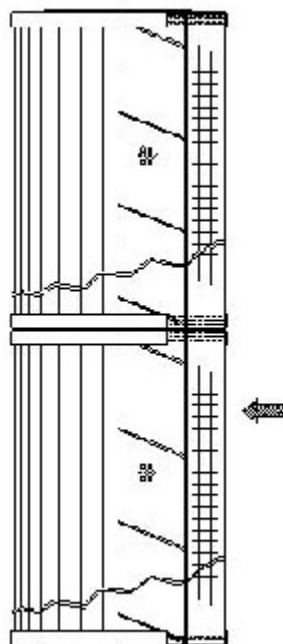

Contact Information

Big Filter Inc.
162 Kerr Dr.
Sault Ste. Marie, ON
P6A 5H9
Canada

Big Filter Inc.
605 Ridge St, #144
Sault Ste. Marie, MI
49783
USA

Toll Free: 866-673-0345
Direct: 705-255-2493

info@bigfilterstore.com
<https://www.bigfilterstore.com>