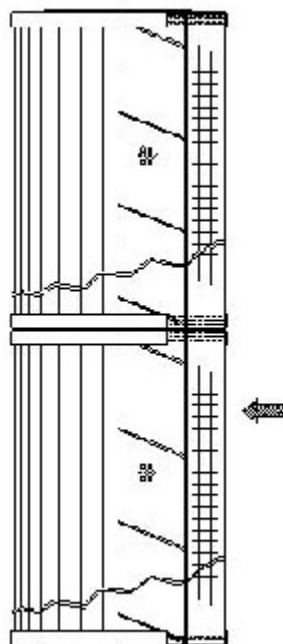

Buy Big, Save Big! - www.bigfilterstore.com - 866-673-0345

Technical Data for Big Filter #: BFS-F9E6

[Click to view stock, pricing and volume discount information](#)

Filter Type Details

Part Type: Hydraulic
Filter Type: Return Line
Media: Cellulose
Seal Material: Buna
Fluid Type: HH / HL / HM / HV
Flow Direction: Outside-In

Dimensions (Inches)

Height: 28.78
O.D. Top: 5.98 **O.D. Bottom:** 5.98
I.D. Top: 2.13 **I.D. Bottom:** 2.13
Weight (lbs): 6.6

Rating

Micron 1: 5 **Beta Ratio 1:** 2/5
Micron 2: **Beta Ratio 2:** **Capacity (gr):** 283.6
Flow Rate (GPM): **Burst Pressure (psi)**

Collapse Pressure (psi): 58
Filter area (sq in): 7090

Misc. Information

Thread Type:
Thread Size (in):
By-pass: No
Handle: No
Wrap: No

Contact Information

Big Filter Inc.
 162 Kerr Dr.
 Sault Ste. Marie, ON
 P6A 5H9
 Canada