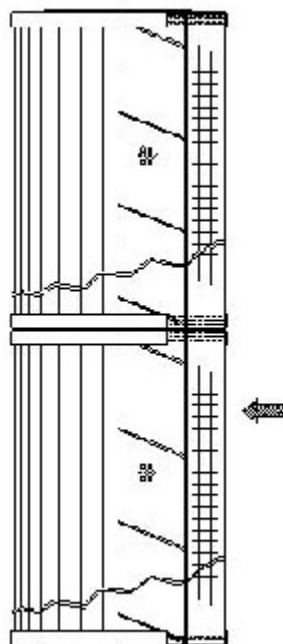

Buy Big, Save Big! - www.bigfilterstore.com - 866-673-0345

Technical Data for Big Filter #: BFS-F9E8

[Click to view stock, pricing and volume discount information](#)

Filter Type Details

Part Type: Hydraulic
Filter Type: Return Line
Media: Cellulose
Seal Material: Buna
Fluid Type: HH / HL / HM / HV
Flow Direction: Outside-In

Dimensions (Inches)

Height: 28.78
O.D. Top: 5.98 **O.D. Bottom:** 5.98
I.D. Top: 2.13 **I.D. Bottom:** 2.13
Weight (lbs): 6.6

Rating

Micron 1: 10 **Beta Ratio 1:** 2/10
Micron 2: **Beta Ratio 2:** **Capacity (gr):** 283.6
Flow Rate (GPM): **Burst Pressure (psi)** **Filter area (sq in):** 7090

Misc. Information

Thread Type:
Thread Size (in):
By-pass: No
Handle: No
Wrap: No

Contact Information

Big Filter Inc.
 162 Kerr Dr.
 Sault Ste. Marie, ON
 P6A 5H9
 Canada

Big Filter Inc.
 605 Ridge St, #144
 Sault Ste. Marie, MI
 49783
 USA