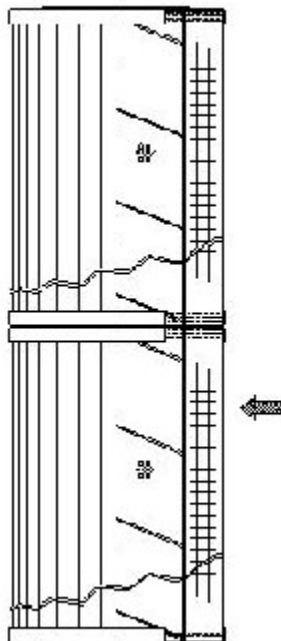

Buy Big, Save Big! - www.bigfilterstore.com - 866-673-0345

Technical Data for Big Filter #: BFS-F9EA

[Click to view stock, pricing and volume discount information](#)

Filter Type Details

Part Type: Hydraulic
Filter Type: Return Line
Media: Cellulose
Seal Material: Buna
Fluid Type: HH / HL / HM / HV
Flow Direction: Outside-In

Dimensions (Inches)

Height: 28.78
O.D. Top: 5.98 **O.D. Bottom:** 5.98
I.D. Top: 2.13 **I.D. Bottom:** 2.13
Weight (lbs): 6.6

Rating

Micron 1: 25 **Beta Ratio 1:** 2/25
Micron 2: **Beta Ratio 2:** **Capacity (gr):** 283.6
Flow Rate (GPM): **Burst Pressure (psi)**

Collapse Pressure (psi): 58
Filter area (sq in): 7090

Misc. Information

Thread Type:
Thread Size (in):
By-pass: No
Handle: No
Wrap: No

Contact Information

Big Filter Inc.
 162 Kerr Dr.
 Sault Ste. Marie, ON
 P6A 5H9
 Canada