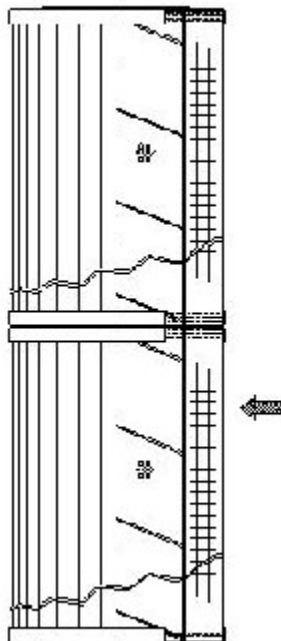

Buy Big, Save Big! - www.bigfilterstore.com - 866-673-0345

Technical Data for Big Filter #: BFS-F9F7

[Click to view stock, pricing and volume discount information](#)

Filter Type Details

Part Type: Hydraulic
Filter Type: Return Line
Media: Cellulose
Seal Material: Buna
Fluid Type: HH / HL / HM / HV
Flow Direction: Outside-In

Dimensions (Inches)

Height: 35.79
O.D. Top: 5.98 **O.D. Bottom:** 5.98
I.D. Top: 2.13 **I.D. Bottom:** 2.13
Weight (lbs): 4

Rating

Micron 1: 3 **Beta Ratio 1:** 2/3
Micron 2: **Beta Ratio 2:** **Capacity (gr):** 353.56
Flow Rate (GPM): **Burst Pressure (psi)**

Collapse Pressure (psi): 58
Filter area (sq in): 8839

Misc. Information

Thread Type:
Thread Size (in):
By-pass: No
Handle: No
Wrap: No

Contact Information

Big Filter Inc.
 162 Kerr Dr.
 Sault Ste. Marie, ON
 P6A 5H9
 Canada