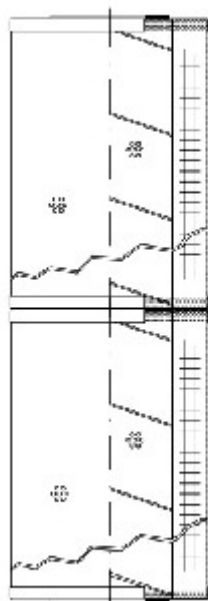

Buy Big, Save Big! - www.bigfilterstore.com - 866-673-0345

Technical Data for Big Filter #: BFS-F9F8

[Click to view stock, pricing and volume discount information](#)

Filter Type Details

Part Type: Hydraulic
Filter Type: Return Line
Media: Cellulose
Seal Material: Buna
Fluid Type: HH / HL / HM / HV
Flow Direction: Outside-In

Dimensions (Inches)

Height: 35.79
O.D. Top: 5.98 **O.D. Bottom:** 5.98
I.D. Top: 2.13 **I.D. Bottom:** 2.13
Weight (lbs): 4

Rating

Micron 1: 3 **Beta Ratio 1:** 2/3
Micron 2: **Beta Ratio 2:** **Capacity (gr):** 353.56
Flow Rate (GPM): **Burst Pressure (psi)**

Misc. Information

Thread Type:
Thread Size (in):
By-pass: No
Handle: No
Wrap: Yes

Contact Information

Big Filter Inc.
 162 Kerr Dr.
 Sault Ste. Marie, ON
 P6A 5H9
 Canada

Big Filter Inc.
 605 Ridge St, #144
 Sault Ste. Marie, MI
 49783
 USA