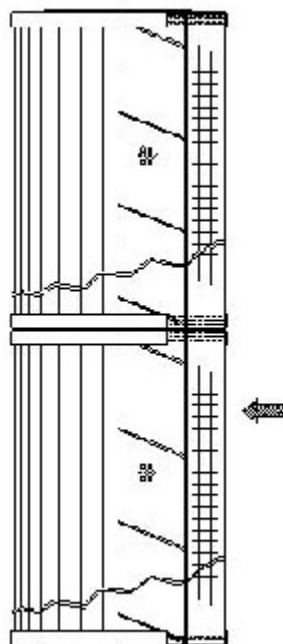

Buy Big, Save Big! - www.bigfilterstore.com - 866-673-0345

Technical Data for Big Filter #: BFS-F9F9

[Click to view stock, pricing and volume discount information](#)

Filter Type Details

Part Type: Hydraulic
Filter Type: Return Line
Media: Cellulose
Seal Material: Buna
Fluid Type: HH / HL / HM / HV
Flow Direction: Outside-In

Dimensions (Inches)

Height: 35.79
O.D. Top: 5.98 **O.D. Bottom:** 5.98
I.D. Top: 2.13 **I.D. Bottom:** 2.13
Weight (lbs): 4

Rating

Micron 1: 5 **Beta Ratio 1:** 2/5
Micron 2: **Beta Ratio 2:** **Capacity (gr):** 353.56
Flow Rate (GPM): **Burst Pressure (psi)**

Misc. Information

Thread Type:
Thread Size (in):
By-pass: No
Handle: No
Wrap: No

Contact Information

Big Filter Inc.
 162 Kerr Dr.
 Sault Ste. Marie, ON
 P6A 5H9
 Canada

Big Filter Inc.
 605 Ridge St, #144
 Sault Ste. Marie, MI
 49783
 USA