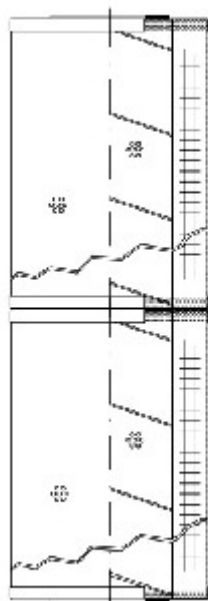

Buy Big, Save Big! - www.bigfilterstore.com - 866-673-0345

Technical Data for Big Filter #: BFS-F9FA

[Click to view stock, pricing and volume discount information](#)

Filter Type Details

Part Type: Hydraulic
Filter Type: Return Line
Media: Cellulose
Seal Material: Buna
Fluid Type: HH / HL / HM / HV
Flow Direction: Outside-In

Dimensions (Inches)

Height: 35.79
O.D. Top: 5.98 **O.D. Bottom:** 5.98
I.D. Top: 2.13 **I.D. Bottom:** 2.13
Weight (lbs): 4

Rating

Micron 1: 5
Micron 2:
Flow Rate (GPM):
Collapse Pressure (psi): 58
Filter area (sq in): 8839
Beta Ratio 1: 2/5
Beta Ratio 2:
Capacity (gr): 353.56
Burst Pressure (psi)

Misc. Information

Thread Type:
Thread Size (in):
By-pass: No
Handle: No
Wrap: Yes

Contact Information

Big Filter Inc.
162 Kerr Dr.
Sault Ste. Marie, ON
P6A 5H9
Canada

Big Filter Inc.
605 Ridge St, #144
Sault Ste. Marie, MI
49783
USA