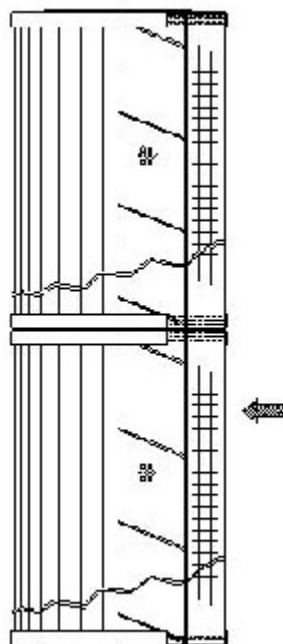

Buy Big, Save Big! - www.bigfilterstore.com - 866-673-0345

Technical Data for Big Filter #: BFS-F9FD

[Click to view stock, pricing and volume discount information](#)

Filter Type Details

Part Type: Hydraulic
Filter Type: Return Line
Media: Cellulose
Seal Material: Buna
Fluid Type: HH / HL / HM / HV
Flow Direction: Outside-In

Dimensions (Inches)

Height: 35.79
O.D. Top: 5.98 **O.D. Bottom:** 5.98
I.D. Top: 2.13 **I.D. Bottom:** 2.13
Weight (lbs): 4

Rating

Micron 1: 25 **Beta Ratio 1:** 2/25
Micron 2: **Beta Ratio 2:** **Capacity (gr):** 353.56
Flow Rate (GPM): **Burst Pressure (psi)**

Collapse Pressure (psi): 58
Filter area (sq in): 8839

Misc. Information

Thread Type:
Thread Size (in):
By-pass: No
Handle: No
Wrap: No

Contact Information

Big Filter Inc.
 162 Kerr Dr.
 Sault Ste. Marie, ON
 P6A 5H9
 Canada