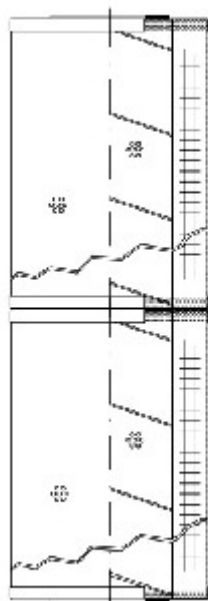

Buy Big, Save Big! - www.bigfilterstore.com - 866-673-0345

Technical Data for Big Filter #: BFS-F9FE

[Click to view stock, pricing and volume discount information](#)

Filter Type Details

Part Type: Hydraulic
Filter Type: Return Line
Media: Cellulose
Seal Material: Buna
Fluid Type: HH / HL / HM / HV
Flow Direction: Outside-In

Dimensions (Inches)

Height: 35.79
O.D. Top: 5.98 **O.D. Bottom:** 5.98
I.D. Top: 2.13 **I.D. Bottom:** 2.13
Weight (lbs): 4

Rating

Micron 1: 25 **Beta Ratio 1:** 2/25
Micron 2: **Beta Ratio 2:** **Capacity (gr):** 353.56
Flow Rate (GPM): **Burst Pressure (psi)**

Misc. Information

Thread Type:
Thread Size (in):
By-pass: No
Handle: No
Wrap: Yes

Contact Information

Big Filter Inc.
 162 Kerr Dr.
 Sault Ste. Marie, ON
 P6A 5H9
 Canada

Big Filter Inc.
 605 Ridge St, #144
 Sault Ste. Marie, MI
 49783
 USA