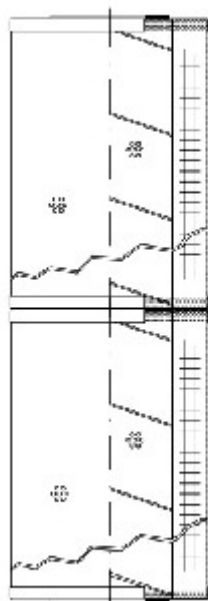

Buy Big, Save Big! - www.bigfilterstore.com - 866-673-0345

Technical Data for Big Filter #: BFS-FA00

[Click to view stock, pricing and volume discount information](#)

Filter Type Details

Part Type: Hydraulic
Filter Type: Return Line
Media: Cellulose/Water Removal
Seal Material: Buna
Fluid Type: HH / HL / HM / HV
Flow Direction: Outside-In

Dimensions (Inches)

Height: 35.79
O.D. Top: 5.98 **O.D. Bottom:** 5.98
I.D. Top: 2.13 **I.D. Bottom:** 2.13
Weight (lbs): 5

Rating

Micron 1: 25
Micron 2:
Flow Rate (GPM):
Collapse Pressure (psi): 73
Filter area (sq in): 4785

Beta Ratio 1: 2/25
Beta Ratio 2:
Capacity (gr): 191.4
Burst Pressure (psi)

Misc. Information

Thread Type:
Thread Size (in):
By-pass: No
Handle: No
Wrap: Yes

Contact Information

Big Filter Inc.
162 Kerr Dr.
Sault Ste. Marie, ON
P6A 5H9
Canada