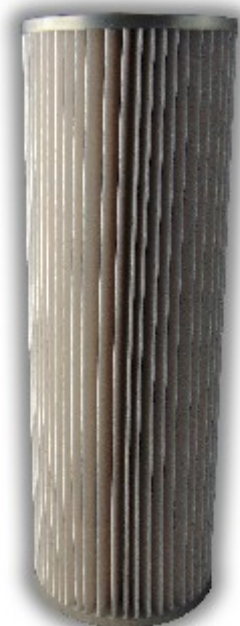

Buy Big, Save Big! - www.bigfilterstore.com - 866-673-0345

Technical Data for Big Filter #: BFS-FA18

[Click to view stock, pricing and volume discount information](#)

Filter Type Details

Part Type: Hydraulic
Filter Type: Return Line
Media: Cellulose/Water Removal
Seal Material: Buna
Fluid Type: HH / HL / HM / HV
Flow Direction: Outside-In

Dimensions (Inches)

Height: 17.95
O.D. Top: 5.98 **O.D. Bottom:** 5.98
I.D. Top: 2.62 **I.D. Bottom:** 2.62
Weight (lbs): 4.4

Rating

Micron 1: 10
Micron 2:
Flow Rate (GPM):
Collapse Pressure (psi): 73
Filter area (sq in): 2411

Beta Ratio 1: 2/10
Beta Ratio 2:
Capacity (gr): 96.44
Burst Pressure (psi)

Misc. Information

Thread Type:
Thread Size (in):
By-pass: No
Handle: No
Wrap: No

Contact Information

Big Filter Inc.
162 Kerr Dr.
Sault Ste. Marie, ON
P6A 5H9
Canada