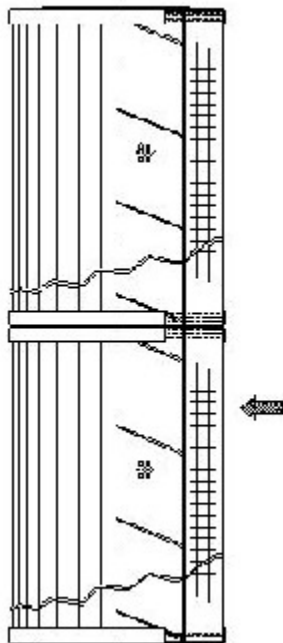

Buy Big, Save Big! - www.bigfilterstore.com - 866-673-0345

Technical Data for Big Filter #: BFS-FA66

[Click to view stock, pricing and volume discount information](#)

Filter Type Details

Part Type: Hydraulic
Filter Type: Return Line
Media: Cellulose
Seal Material: Buna
Fluid Type: HH / HL / HM / HV
Flow Direction: Outside-In

Dimensions (Inches)

Height: 28.78
O.D. Top: 5.99 **O.D. Bottom:** 5.99
I.D. Top: 3.5 **I.D. Bottom:** 3.5
Weight (lbs): 4.2

Rating

Micron 1: 3 **Beta Ratio 1:** 2/3
Micron 2: **Beta Ratio 2:** **Capacity (gr):** 204.84
Flow Rate (GPM): **Burst Pressure (psi)**

Collapse Pressure (psi): 58
Filter area (sq in): 5121

Misc. Information

Thread Type:
Thread Size (in):
By-pass: No
Handle: No
Wrap: No

Contact Information

Big Filter Inc.
 162 Kerr Dr.
 Sault Ste. Marie, ON
 P6A 5H9
 Canada